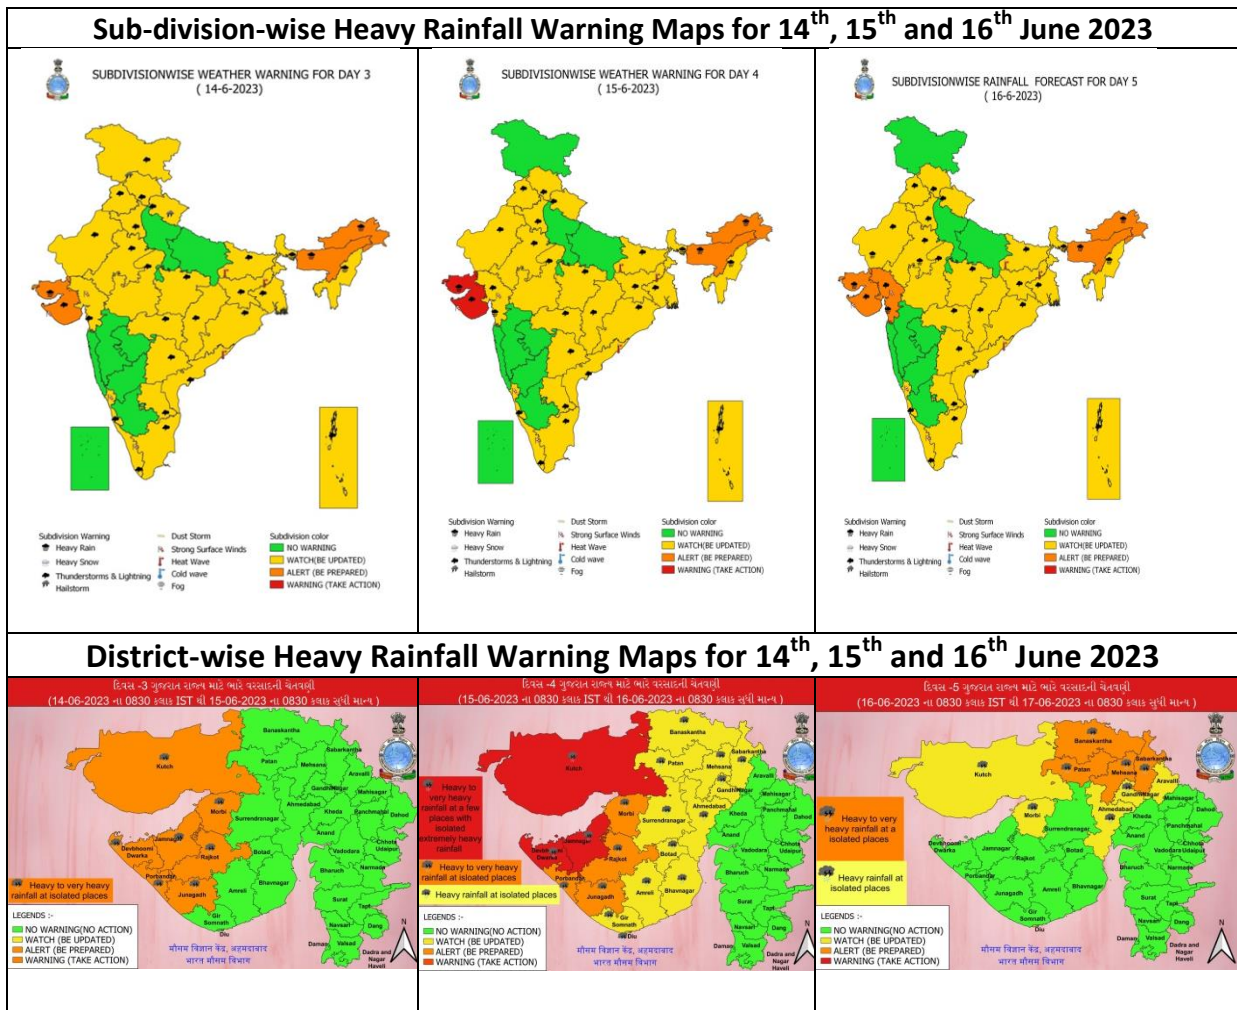

Rainfall Warning Based on 0300 UTC of 12th June 2023

Heavy Rainfall warning for Gujarat (Kutch, Devbhumi Dwarka, Porbandar, Jamnagar, Rajkot, Junagarh and Morbi districts):

- Light to moderate rainfall at most places with heavy to very heavy rainfall at isolated places very likely over Kutch, Devbhumi Dwarka, Porbandar, Jamnagar, Rajkot, Junagarh and Morbi districts of Saurashtra & Kutch on 14th June.
- The intensity of rainfall would increase with heavy to very heavy rainfall at a few places and extremely heavy falls at isolated places very likely over Kutch, Devbhumi Dwarka & Jamnagar and heavy to very heavy rainfall at a few places over Porbandar, Rajkot, Morbi & Junagarh districts of Gujarat on 15th June.
- Isolated heavy rainfall is very likely over remaining districts of Saurashtra and north Gujarat region on 15th June.
- Light to moderate rainfall at most places with heavy to very heavy rainfall at isolated places very likely over north Gujarat and adjoining south Rajasthan on 16th June.

Flood Hazard Map

 Very Low (Less than 0.25 m)	 Low (0.25 to 0.50 m)	 Moderate (0.50 to 1.0 m)
 High (1.0 to 2.0 m)	 Very High (2.0 to 3.0 m)	 Extreme (Greater than 3.0 m)

Wind Hazard Map