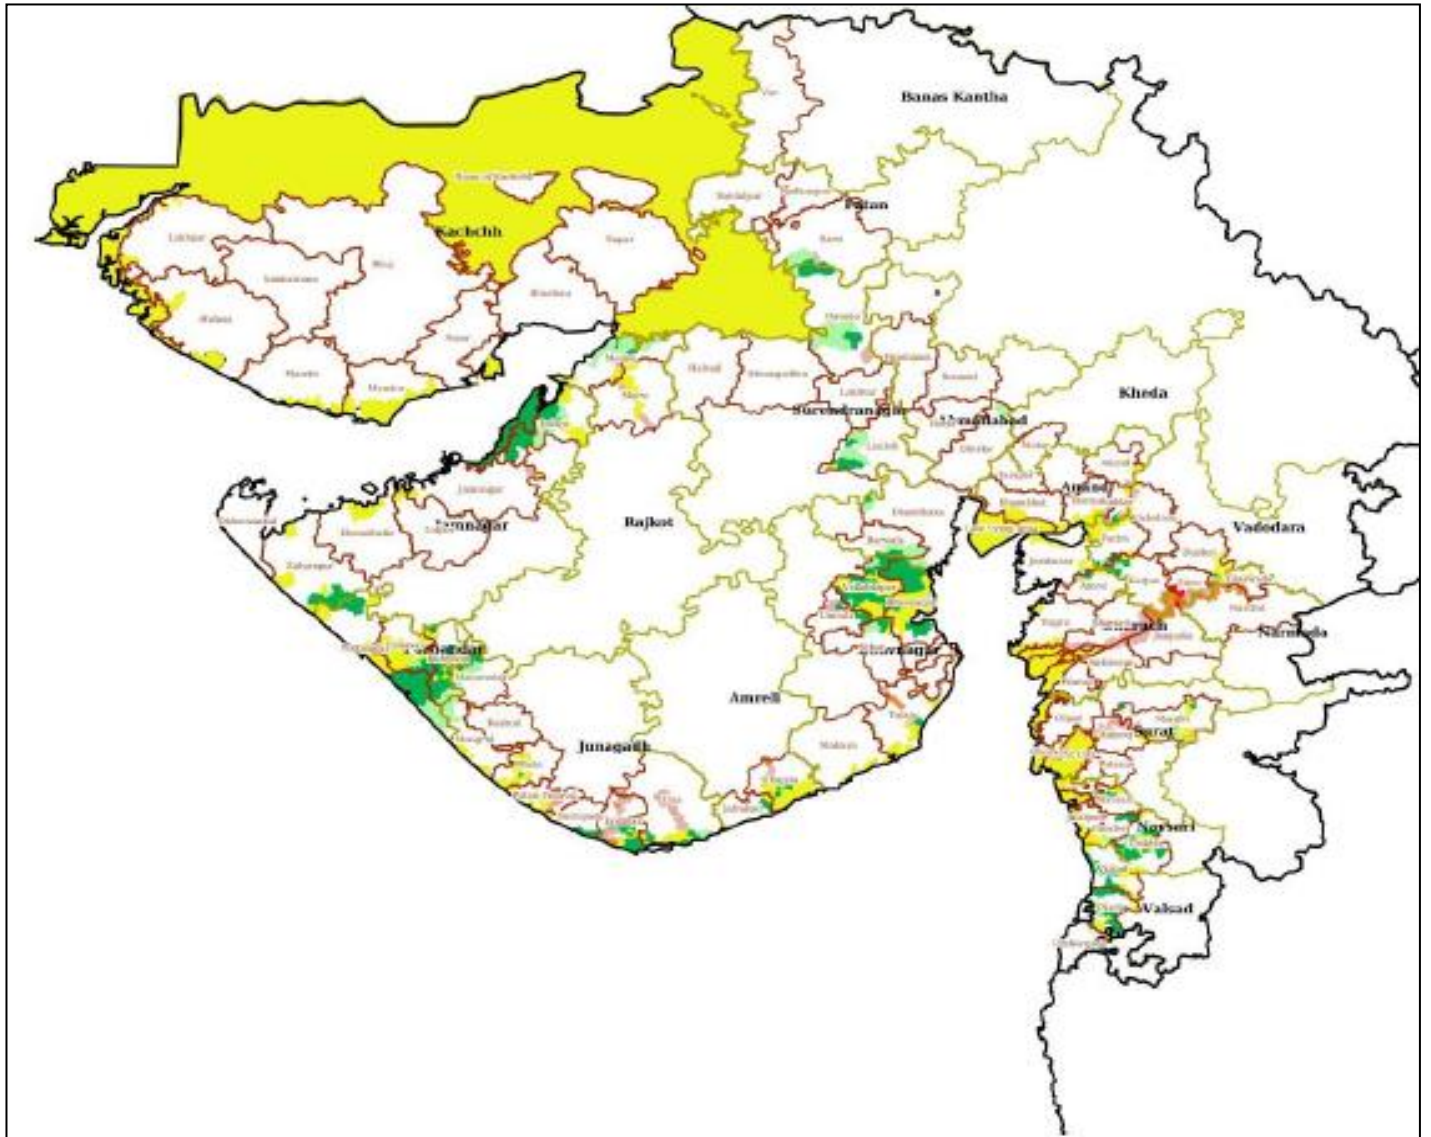

Rainfall Warning Based on 0300 UTC of 12th June 2023

Heavy Rainfall warning for Gujarat (Kutch, Devbhumi Dwarka, Porbandar, Jamnagar, Rajkot, Junagarh and Morbi districts):

- Light to moderate rainfall at most places with heavy to very heavy rainfall at isolated places very likely over Kutch, Devbhumi Dwarka, Porbandar, Jamnagar, Rajkot, Junagarh and Morbi districts of Saurashtra & Kutch on 14th June.
- The intensity of rainfall would increase with heavy to very heavy rainfall at a few places and extremely heavy falls at isolated places very likely over Kutch, Devbhumi Dwarka & Jamnagar and heavy to very heavy rainfall at a few places over Porbandar, Rajkot, Morbi & Junagarh districts of Gujarat on 15th June.
- Isolated heavy rainfall is very likely over remaining districts of Saurashtra and north Gujarat region on 15th June.
- Light to moderate rainfall at most places with heavy to very heavy rainfall at isolated places very likely over north Gujarat and adjoining south Rajasthan on 16th June.

Flood Hazard Map

 Very Low (Less than 0.25 m)	 Low (0.25 to 0.50 m)	 Moderate (0.50 to 1.0 m)
 High (1.0 to 2.0 m)	 Very High (2.0 to 3.0 m)	 Extreme (Greater than 3.0 m)

Wind Hazard Map